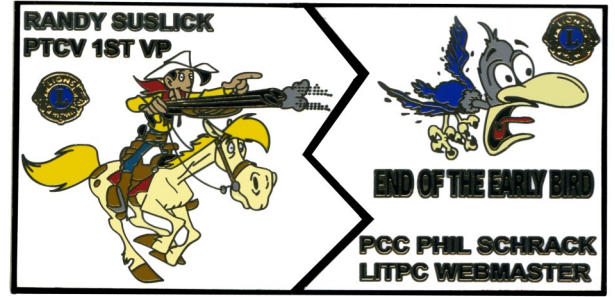

1853

Wagon Train

The Old Wild West

Aug 2024

OW 0041 24
Randy Suslick (VA)
Cowboy Firing His Gun

OW 0042 24
Phil Schrack (VA)
End of the Early Bird

The two pin puzzle.

NOTE: The two pins above are a puzzle set, as shown to the right FYI.