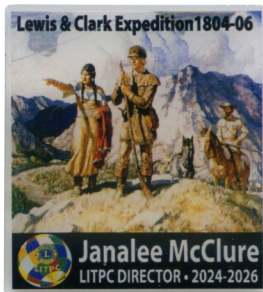

1853

Wagon Train

The Old Wild West

Aug 2024

OW 0041 24
Randy Suslick (VA)
Cowboy Firing His Gun

OW 0042 24
Phil Schrack (VA)
End of the Early Bird

The two pin puzzle.

NOTE: The two pins above are a puzzle set, as shown to the right FYI.