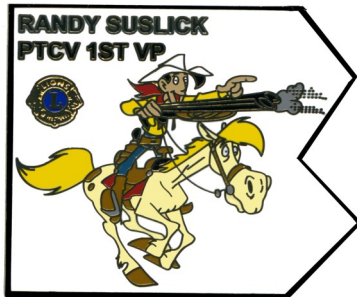

1853

Wagon Train

The Old Wild West

Aug 2024

OW 0041 24
Randy Suslick (VA)
Cowboy Firing His Gun

OW 0042 24
Phil Schrack (VA)
End of the Early Bird

The two pin puzzle.

NOTE: The two pins above are a puzzle set, as shown to the right FYI.