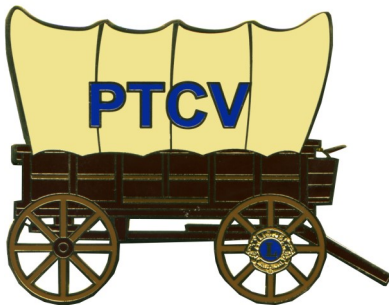

OW 0040 24
Randy Suslick (VA)
Wagon #10

Virginia Pin Traders

1853

Wagon Train