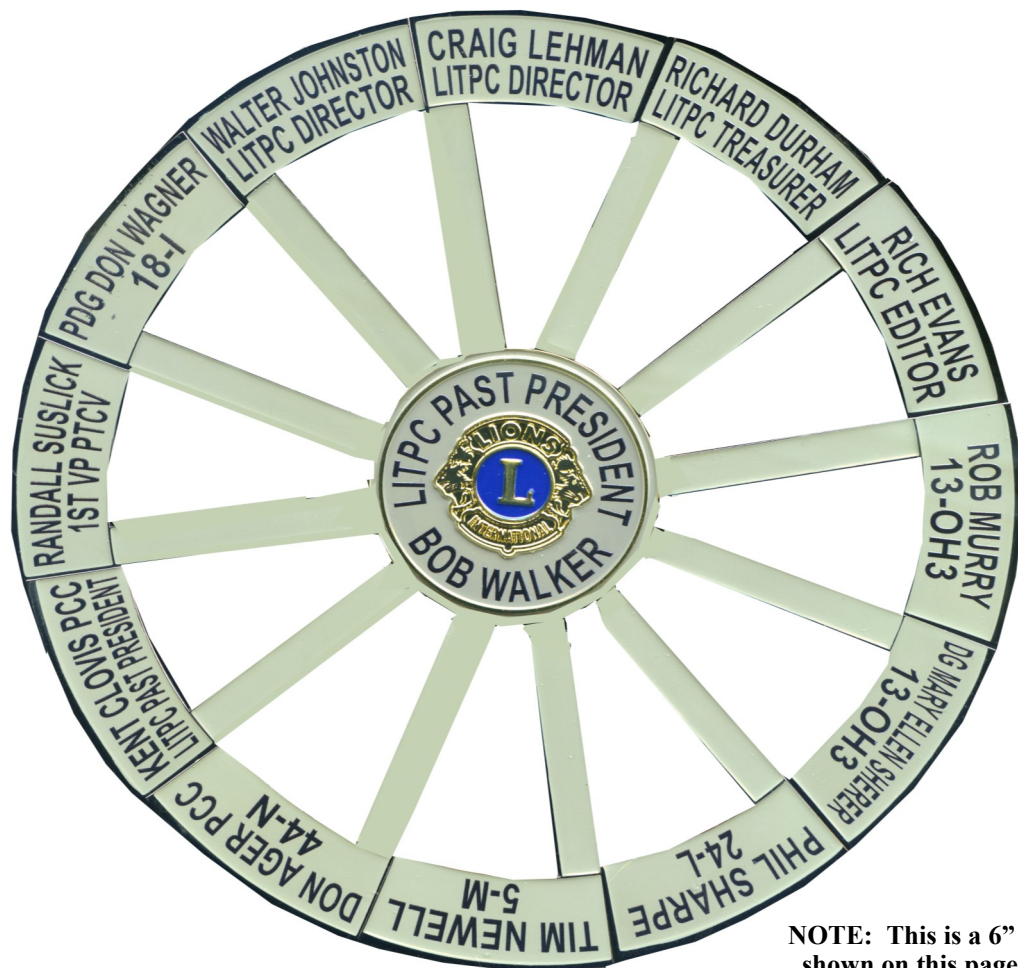

Attached you will find a corrected page OW 2 and a new page OW 2-A. If you will remove the original page OW 2 issued in the Initial Catalog and insert these two pages, you will have the complete presentation of “The Wagon Wheel.” The original presentation was based on artwork which did not properly reflect the actual pins.

**PCC Bill Smith
Editor & Publisher**

The Old Wild West

Jul 2024
CORRECTED COPY

NOTE: This is a 6" pin when assembled as shown on this page. The individual pins or "spokes" are shown on the next page.

OW 0008 24
Bob Walker (SC)

OW 0043 24
Janalee McClure (MI)
Lewis & Clark Expedition

NOTE: This is the 2nd pin in an eventual 3 pin set. The set was originally announced as a 4 pin set. One pin was eliminated by the sponsor.

OW 0044 24
North Carolina Pin Traders
1880s Indian Chief