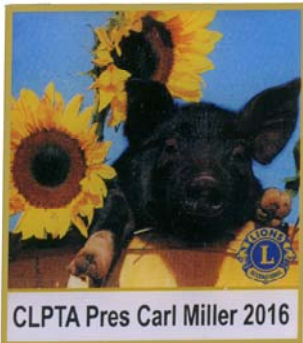

Fred & Marie Bunch CLPTA 2016

CLPTA Pres Carl Miller 2016

AT 0251 16
Carl Miller (CA)
Piggly Wiggly
President CLPTA