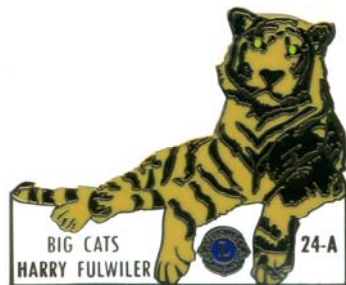

# ANIMALS & TRAINS

Nov-Dec 2016

AT 0265 16  
Southwest Pin Swap  
Bull Riding Southwest Style

AT 0266 16  
Bill Winter (TX)  
Fighting Cat

AT 0267 16  
Bill Winter (TX)  
Begging Dog

AT 0268 16  
Kentucky Pin Traders  
Triple Crown Winner "Omaha"

AT 0269 16  
Harry Fulwiler (VA)  
The Tiger

AT 0270 16  
Harry Fulwiler (VA)  
The Lion

## Fulwiler's Big Cats

AT 0271 16  
Arlen Eidson (VA)  
The Zebra

AT 0272 16  
Arlen Eidson (VA)  
The Rhino

AT 0273 16  
Bill Middleton (OK)  
Brown & White, Black Tail Horse

AT 0274 16  
Bill Middleton (OK)  
White & Black, Gray Tail Horse