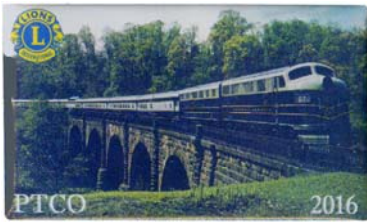

AT 0111 16  
**Allan Wilson (CAN)**  
Brown Bear on Maple Leaf

AT 0112 16  
**Arlen Eidson (VA)**  
African Elephant

AT 0113 16  
**Arlen Eidson (VA)**  
African Giraffe

# ANIMALS & TRAINS

Oct 2016  
CORRECTED PAGE

AT 0149 16  
**Ohio Pin Traders**  
Baltimore & Ohio Railroad

AT 0150 16  
**Steve Sherer (OH)**  
Baltimore & Ohio Railroad  
NOTE: This is the first pin in an eventual 5 pin Train set.