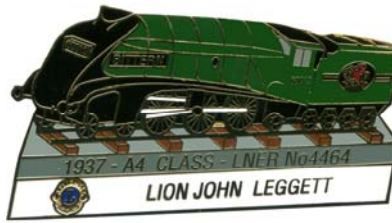

AT 0111 16  
**Allan Wilson (CAN)**  
Brown Bear on Maple Leaf

AT 0112 16  
**Arlen Eidson (VA)**  
African Elephant

AT 0113 16  
**Arlen Eidson (VA)**  
African Giraffe

# ANIMALS & TRAINS

Oct 2016  
CORRECTED PAGE

AT 0149 16  
**Ohio Pin Traders**  
Baltimore & Ohio Railroad

AT 0150 16  
**Steve Sherer (OH)**  
Baltimore & Ohio Railroad  
NOTE: This is the first pin in an eventual 5 pin Train set.

AT 0151 16  
**Allen Jackson (NY)**  
Santa's Express Christmas Parade  
Clinton, New York

AT 0152 16  
**Ann Hamilton (UK)**  
1938 Princess Coronation Class  
"Duchess of Hamilton"

AT 0153 16  
**John Leggett (UK)**  
1937 - A4 Class - LNER No 4464