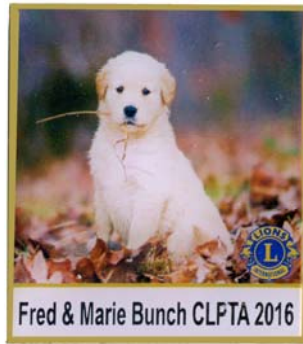

Fred & Marie Bunch CLPTA 2016

AT 0252 16
Fred & Marie Bunch (CA)
The Puppy