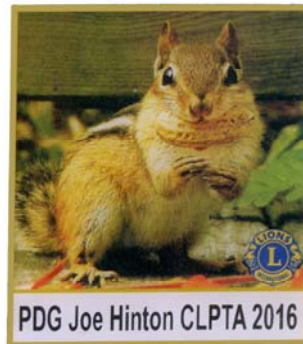

# ANIMALS & TRAINS

Nov-Dec 2016

RAY JACKLING 1943-2016  
LION, FRIEND, PIN TRADER.

AT 0248 16  
Rick Elliott (NY)  
In Honor of the Late  
Lion Ray Jackling  
With His Last Buck

AT 0249 16  
Connecticut Pin Traders  
Connecticut's White Buffalo

AT 0250 16  
Meg & Don Ager (NH)  
A Couple of Horseback Riders

CLPTA Pres Carl Miller 2016

AT 0251 16  
Carl Miller (CA)  
Piggly Wiggly  
President CLPTA

Fred & Marie Bunch CLPTA 2016

AT 0252 16  
Fred & Marie Bunch (CA)  
The Puppy

PDG Joe Hinton CLPTA 2016

AT 0253 16  
Joe Hinton (CA)  
The Squirrel

Mike Okamoto CLPTA 2016

AT 0254 16  
Mike Okamoto (CA)  
The Bunny in a Pot