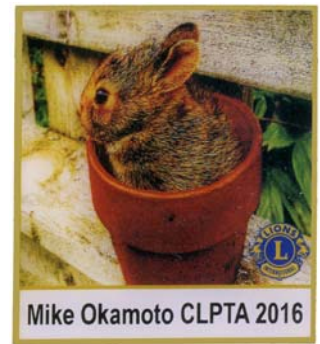

PDG Joe Hinton CLPTA 2016

Mike Okamoto CLPTA 2016

AT 0254 16
Mike Okamoto (CA)
The Bunny in a Pot