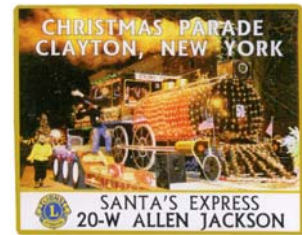

# ANIMALS & TRAINS

Oct 2016  
CORRECTED PAGE

AT 0238 16  
**Kentucky Pin Traders**  
Sir Barton 1919 Triple Crown Winner  
Kentucky Derby Day

AT 0104 16  
**Virginia Pin Traders**  
The Horse "Champion" &  
His Friend Gene Autry  
PTCV Swap Registration

AT 0111 16  
**Allan Wilson (CAN)**  
Brown Bear on Maple Leaf

AT 0112 16  
**Arlen Eidson (VA)**  
African Elephant

AT 0113 16  
**Arlen Eidson (VA)**  
African Giraffe

# ANIMALS & TRAINS

Oct 2016  
CORRECTED PAGE

AT 0149 16  
**Ohio Pin Traders**  
Baltimore & Ohio Railroad

AT 0150 16  
**Steve Sherer (OH)**  
Baltimore & Ohio Railroad  
NOTE: This is the first pin in an eventual 5 pin Train set.

AT 0151 16  
**Allen Jackson (NY)**  
Santa's Express Christmas Parade  
Clinton, New York

AT 0152 16  
**Ann Hamilton (UK)**  
1938 Princess Coronation Class  
"Duchess of Hamilton"

AT 0153 16  
**John Leggett (UK)**  
1937 - A4 Class - LNER No 4464