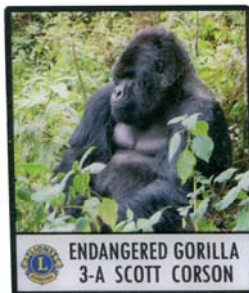

AT 0569 17
Scott Corson (OK)
Endangered Gorilla