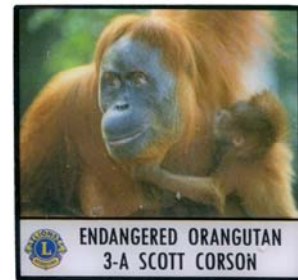

AT 0560 17  
Arlen Eidson (VA)  
Walrus & Fish

AT 0561 17  
Merle Dutt (OH)  
Zebra

AT 0562 17  
Phil Baumann (MN)  
Seal, Ram, & Tiger

AT 0563 17  
Susan Golladay (VA)  
Lions

*The Children's Circus Express*

AT 0567 17  
District 4C1 (CA)  
The Lion on the World Globe

NOTE: Jay Puls is the contact.

AT 0568 17  
Scott Corson (OK)  
Endangered Chimpanzee

AT 0569 17  
Scott Corson (OK)  
Endangered Gorilla

AT 0570 17  
Scott Corson (OK)  
Endangered Orangutan