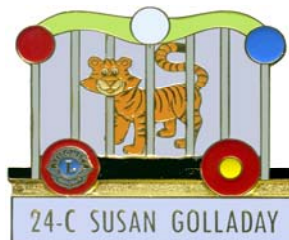

AT 0549 17  
**Allen Jackson (NY)**  
 American Freedom Train of  
 1975-1976

AT 0550 17  
**Steve Sherer (OH)**  
 Baltimore & Ohio Railroad

NOTE: This is pin # 4 in an eventual 5 pin train set.

AT 0551 17  
**Lana McCaulley (PA)**  
 SNB Limatt 1847  
 LITPC Secretary 2015-2017

NOTE: This pin will be introduced at the Midwest Pin Swap in Davenport.

AT 0552 17  
**Lana McCaulley (PA)**  
 CP No. Jupiter 1868  
 LITPC Secretary 2015-2017

NOTE: This pin will be introduced at the North Carolina Swap at Camp Dogwood.

AT 0553 17  
**Ohio Pin Traders**  
 Chesapeake & Ohio Railroad #614

AT 0554 17  
**Susan Golladay (VA)**

NOTE: This is car #4 in an eventual 6 pin set.

AT 0555 17  
**Ed Barry (TX)**  
 Rock Island Railroad  
 Jet Rocket GM-EMD LWT12