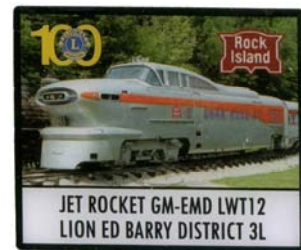

AT 0555 17
Ed Barry (TX)
Rock Island Railroad
Jet Rocket GM-EMD LWT12