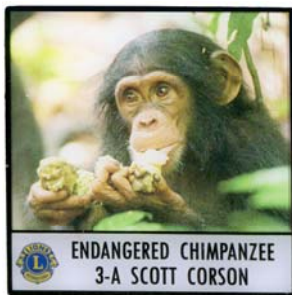

AT 0568 17
Scott Corson (OK)
Endangered Chimpanzee