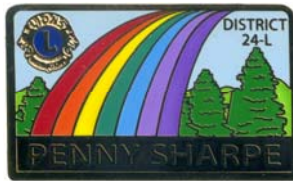

PP 2615 18
Randy Suslick (I)
 Water Skier

PP 2616 18
Phil Sharpe (L)
 First The Storm Clouds

PP 2617 18
Penny Sharpe (L)
 Then The Rainbow

PP 2618 18
Harry Fulwiler (L)
 King Neptune

PP 2619 18
Harry Fulwiler (L)
 King Neptune's Lady