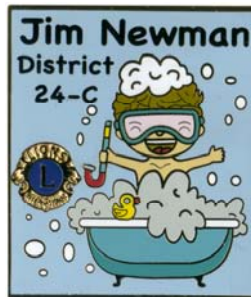

PP 2644 19
Jim Newman (Z)
"Adventures With My
Rubber Ducky"