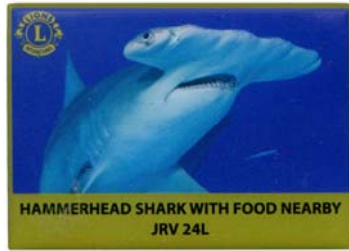

PP 2634 19
Fred and Vria Leach (L)
Santa at the Helm

PP 2635 19
Joe Volpe (L)
Windsurfer Wind Waves

PP 2636 19
Joe Volpe (L)
Hammerhead Shark With Food Nearby

PP 2637 19
Phil Sharpe (L)
1 of a 10 pin set