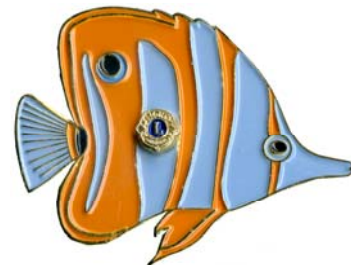

NOTE 1 of a 2 pin puzzle set.

FYI, this is the 2 pin puzzle set.

PP 2822 20  
**Bill Smith (L)**  
 The Water Drop

PP 2823 20  
**Arlen Eidson (I)**  
 Tropical Fish

NOTE: 1 in a set of 18

PP 2824 20  
**Rich Evans (I)**  
 Tropical Fish

NOTE: 1 in a set of 18

PP 2825 20  
**Susan Golladay (L)**  
 Tropical Fish

NOTE: 1 in a set of 18

PP 2826 20  
**Vrla Leach (L)**  
 Tropical Fish

NOTE: 1 in a set of 18

PP 2827 20  
**Randy Suslick (I)**  
 Tropical Fish