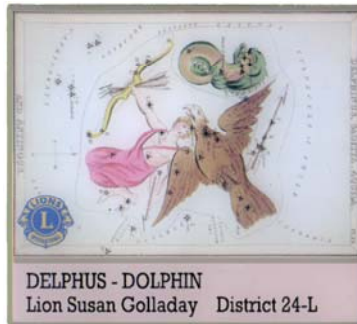

**PP 2830 20**  
**Bill Smith (L)**  
 Sailing Ship #5

NOE: 1 in a set of 6.

NOTE: FYI, the other 3 in the set of sailing ships are George Lonneman (KY), Steve Sherer (OH), and Bob Walker (SC).

**PP 2831 20**  
**Rich Evans (I)**  
 Cetus - Sea Monster

NOTE: 1 in a set of 9.

**PP 2832 20**  
**Susan Golladay (L)**  
 Delphus - Dolphin

NOTE: 1 in a set of 9.

**PP 2833 20**  
**Phil Sharpe (L)**  
 Ursa Minor - Little Bear (Little Dipper)

NOTE: 1 in a set of 9.